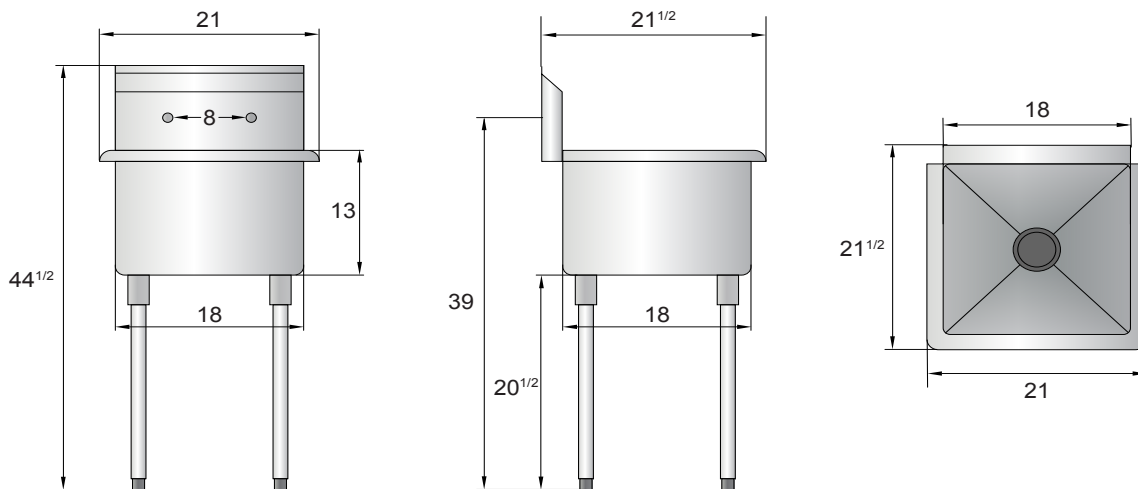

Compartment Sinks MRS-1-MOP

Standard Features

- Entire sink is formed from a single sheet, fused and polished creating a one-piece sanitary unit
- All exposed welds are grounded smooth and polished to blend with adjacent surfaces providing a satin finish
- Large radius on all corners both vertically and horizontally
- Galvanized legs are standard on all models
- Adjustable ABS bullet feet
- Faucets sold separately

MODELS:
MRS-1-MOP

Model	Ga.	Bowl Size	Length	Depth	Height	Leg	Net Weight (lbs)
MRS-1-MOP	18	18 x 18 x 13	21	21 1/2	44 1/2	20 1/2	30

PLAN VIEW

90 DAYS WARRANTY ON WORKMANSHIP